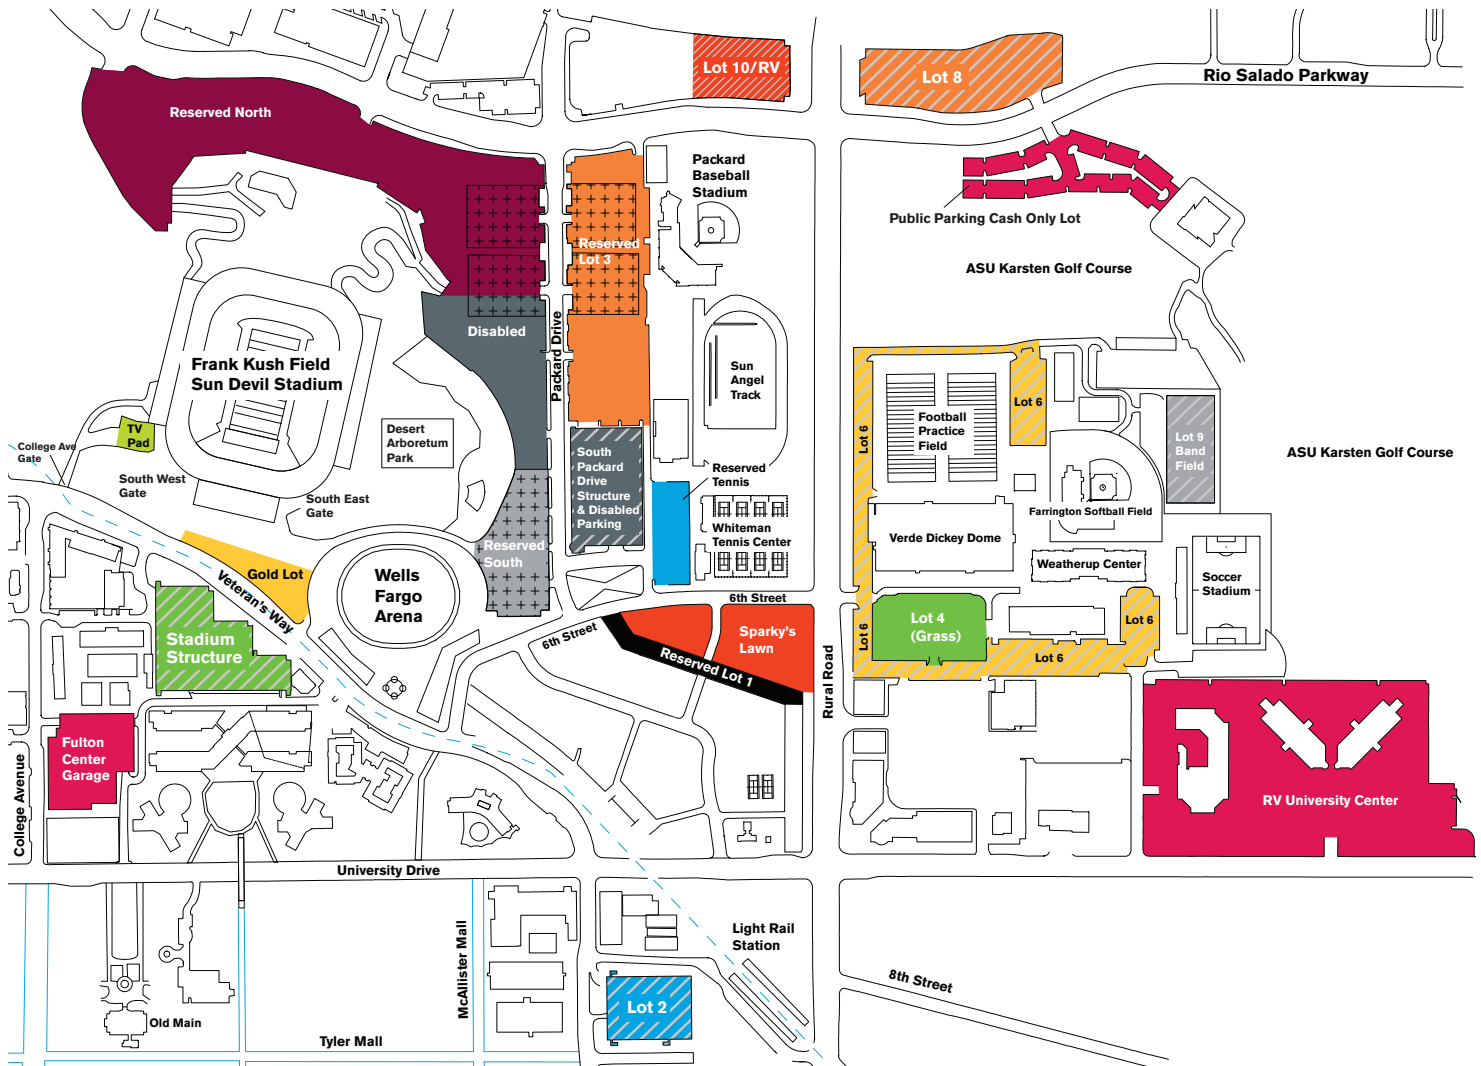

# 2017 Sun Devil Football Parking Map

**Please Note:**

- Parking will be affected for Weekday games
- You may request one parking space for every two season tickets

— Street    — Campus Walkway    Light Rail    + Solar Panels

PARKING LEGEND			
PARKING SECTION			
Gold Lot	Lot 4	Packard Structure	Lot 10/RV
Reserved North	Lot 9	Stadium Structure	Additional Pay Parking
Reserved South	Lot 6	Disabled	
Reserved Lot 3	Sparky's Lawn	Lot 2	
Reserved Tennis	Reserved Lot 1	Lot 8	